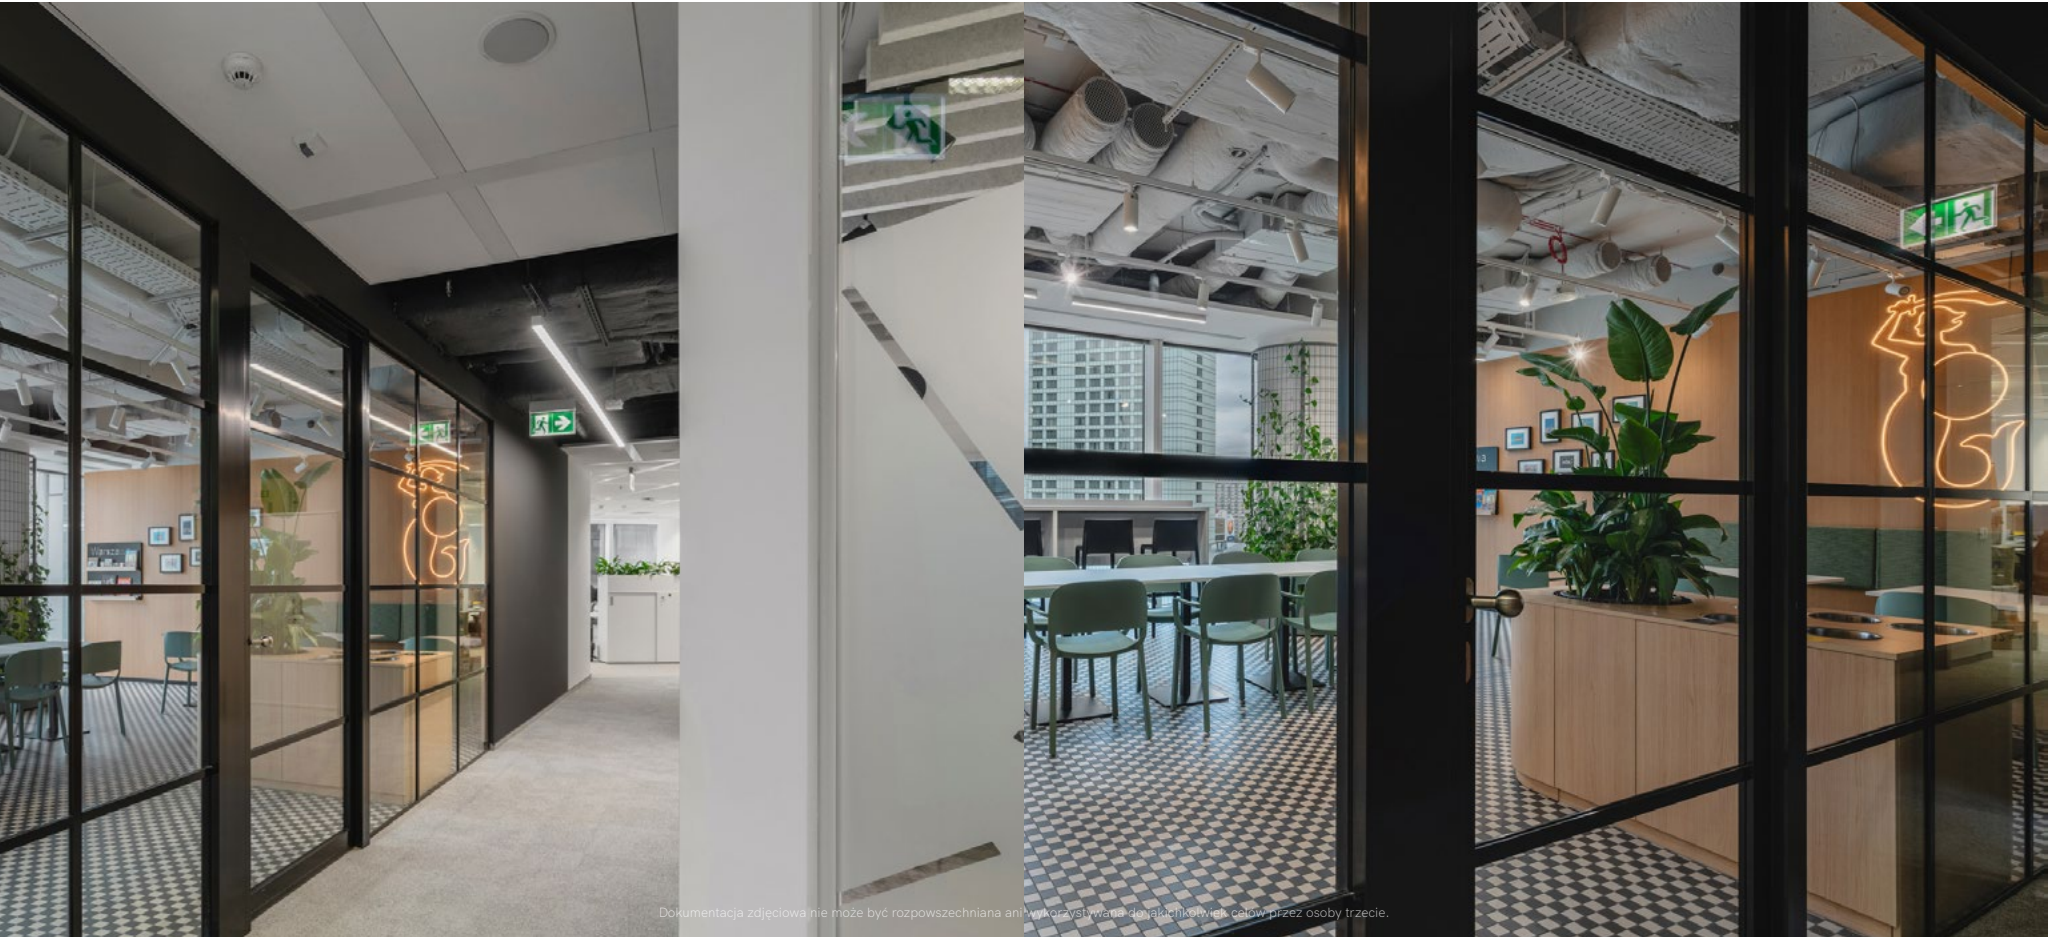

Dokumentacja zdjęciowa nie może być rozpowszechniana ani wykorzystywana do jakichkolwiek celów przez osoby trzecie.

SPECIFICATION

System	SILENCE LOFT
Glazing	Single- or double-glazed with muntins
Structural profiles	H 25/30 mm W 78 mm
Max. height	4000 mm
Acoustic insulation	40-53 dB
Fire resistance	-
LCD film, decorative foils, blinds	✓